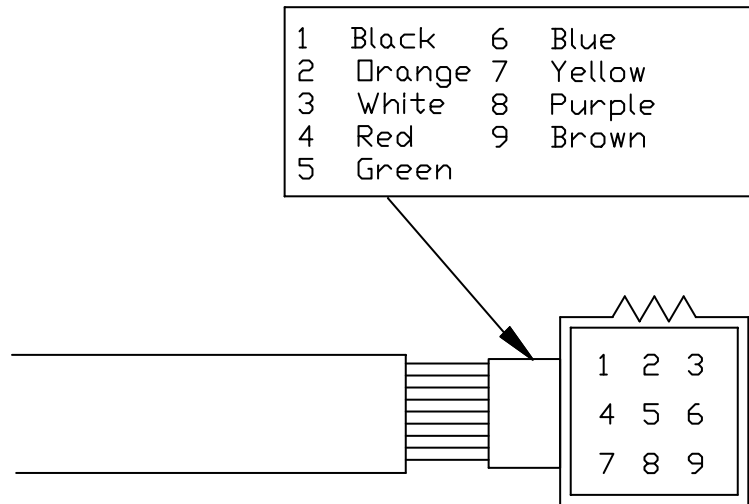

# Straight Blade Joystick STB03191 Wiring Schematic

## KEY

-  = TOP TERMINALS
-  = BOTTOM TERMINALS

## NOTE;

1.) ALL CONNECTIONS MADE WITH MOLEX CONNECTORS. BOTTOM VIEW SHOWN.

# Straight Blade Joystick STB03191 Harness Wiring Diagram

**Figure 1.** Straight Blade Harness Wiring Diagram

G10074

<b>COLOR</b>	<b>FUNCTION</b>	<b>PIN</b>
BLACK	12 VOLTS +	1
ORANGE	PLOW DOWN	2
WHITE	PLOW UP	3
RED	RIGHT	4
GREEN	LEFT	5
BLUE	LEFT	6
YELLOW	RIGHT	7
PURPLE	PUMP SOLENOID	8
BROWN	GROUND	9