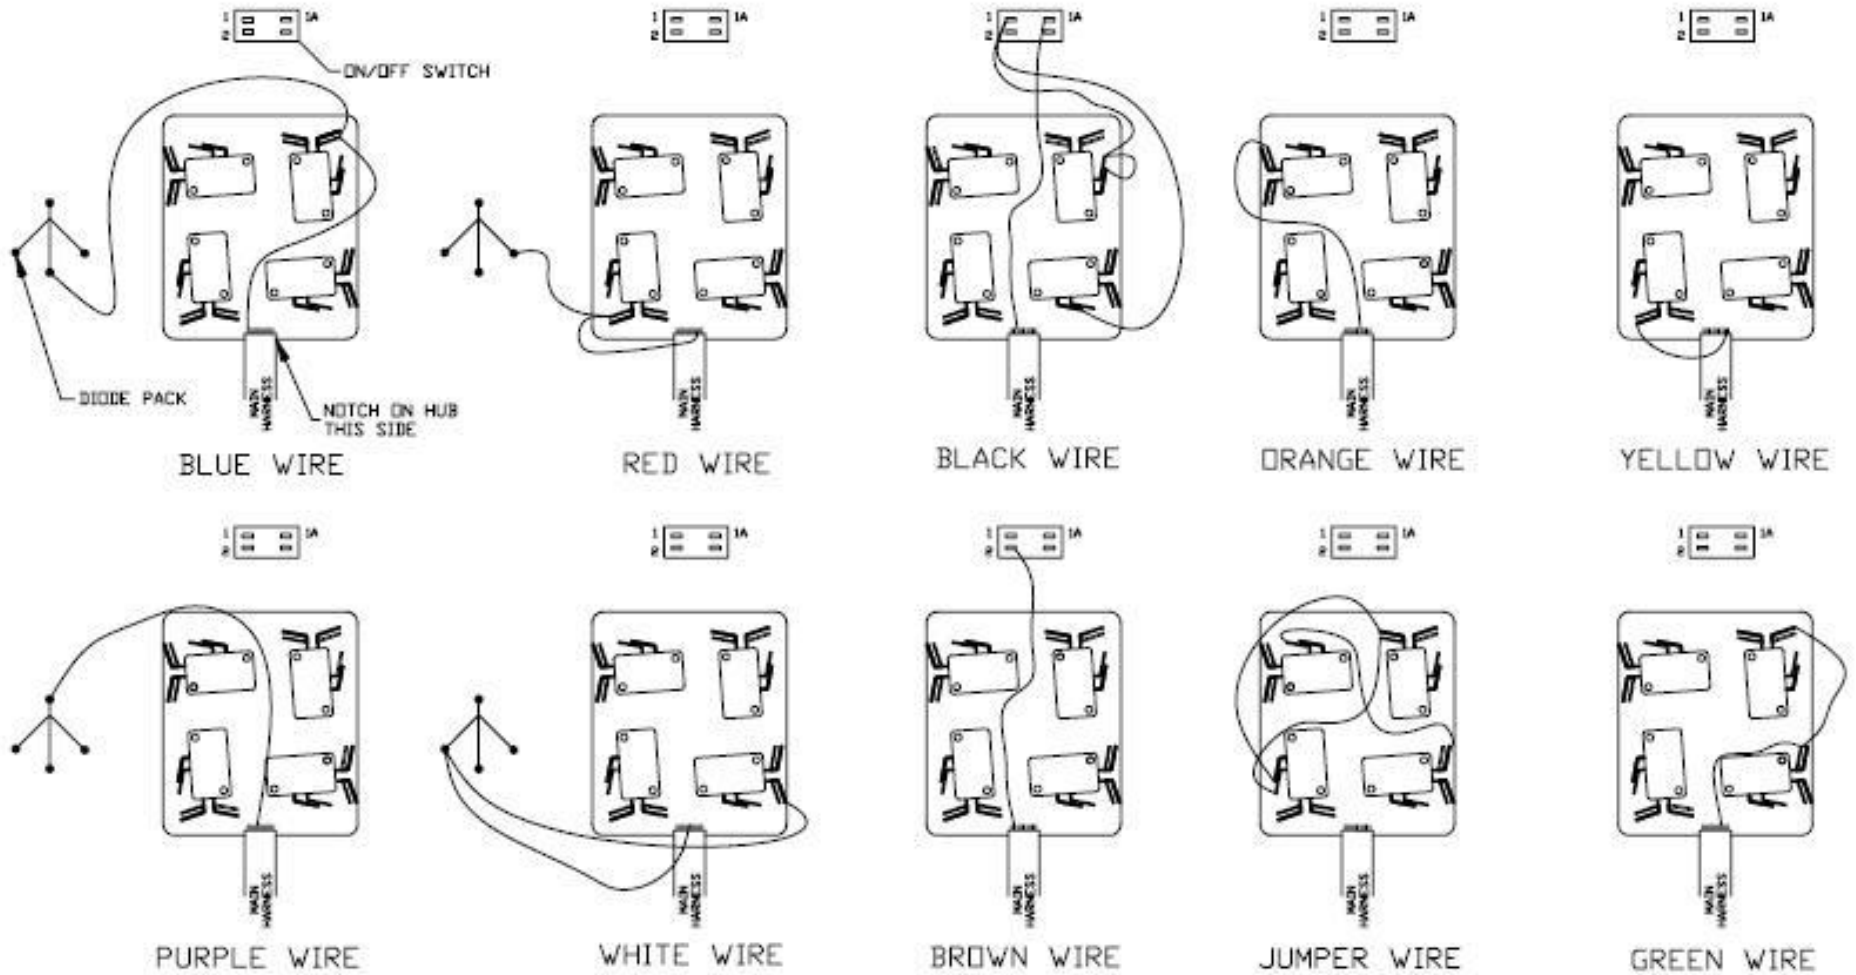

# Straight Blade Joystick STB03191 Wiring Schematic

## KEY

-  = TOP TERMINALS
-  = BOTTOM TERMINALS

## NOTE;

1.) ALL CONNECTIONS MADE WITH MOLEX CONNECTORS. BOTTOM VIEW SHOWN.

# Straight Blade Joystick STB03191 Harness Wiring Diagram

**Figure 1.** Straight Blade Harness Wiring Diagram

G10074

<b>COLOR</b>	<b>FUNCTION</b>	<b>PIN</b>
BLACK	12 VOLTS +	1
ORANGE	PLOW DOWN	2
WHITE	PLOW UP	3
RED	RIGHT	4
GREEN	LEFT	5
BLUE	LEFT	6
YELLOW	RIGHT	7
PURPLE	PUMP SOLENOID	8
BROWN	GROUND	9