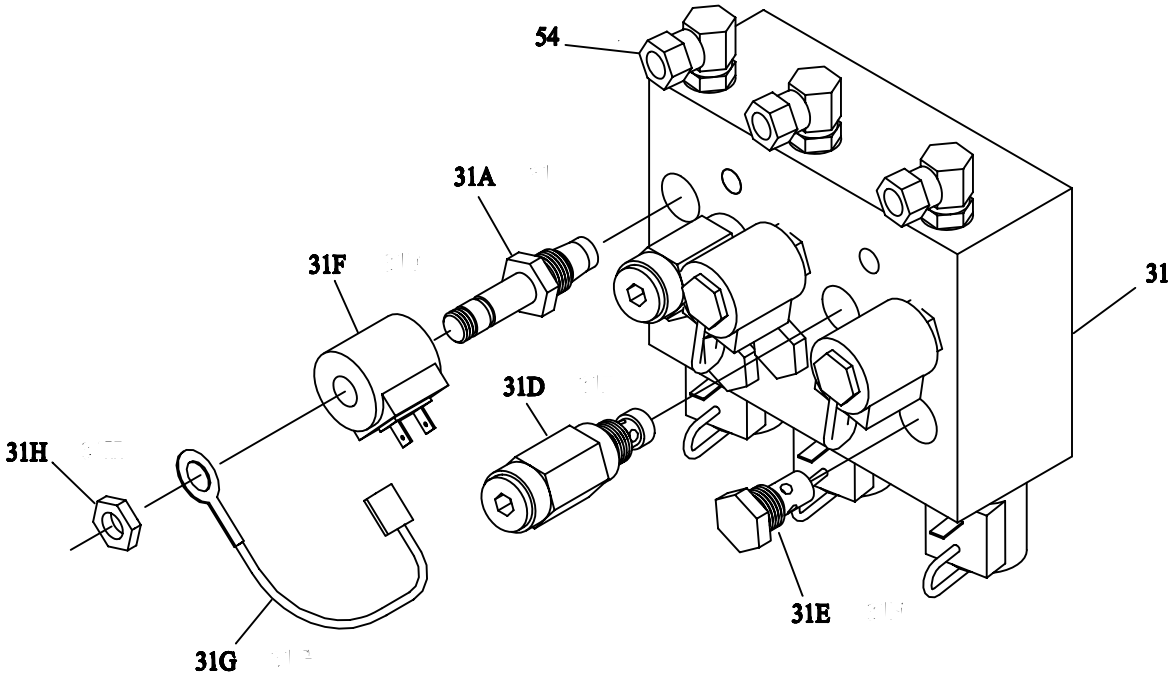

STB03097 Hydraulic Valve Assembly Straight Blade (Blue) Parts List

Figure 1. Hydraulic Valve Assembly Parts Breakdown

G10075

| Reference Number | Description | Part Number | Qty |
|------------------|---|-------------|-----|
| 31 | Valve Manifold, Blade (Blue) | STB03097 | 1 |
| 31A | Valve, Lift / Angle | HYD01637 | 6 |
| 31D | Valve, Relief Straight Blade (3500 psi) | STB03096 | 2 |
| 31E | Valve, Check | HYD01640 | 4 |
| 31F | Valve Coil | HYD01638 | 6 |
| 31G | Valve Ground Strap | HYD01647 | 6 |
| 31H | Coil Nut | HYD07059 | 6 |
| 54 | Hydraulic Swivel Fitting | HYD01620 | 3 |