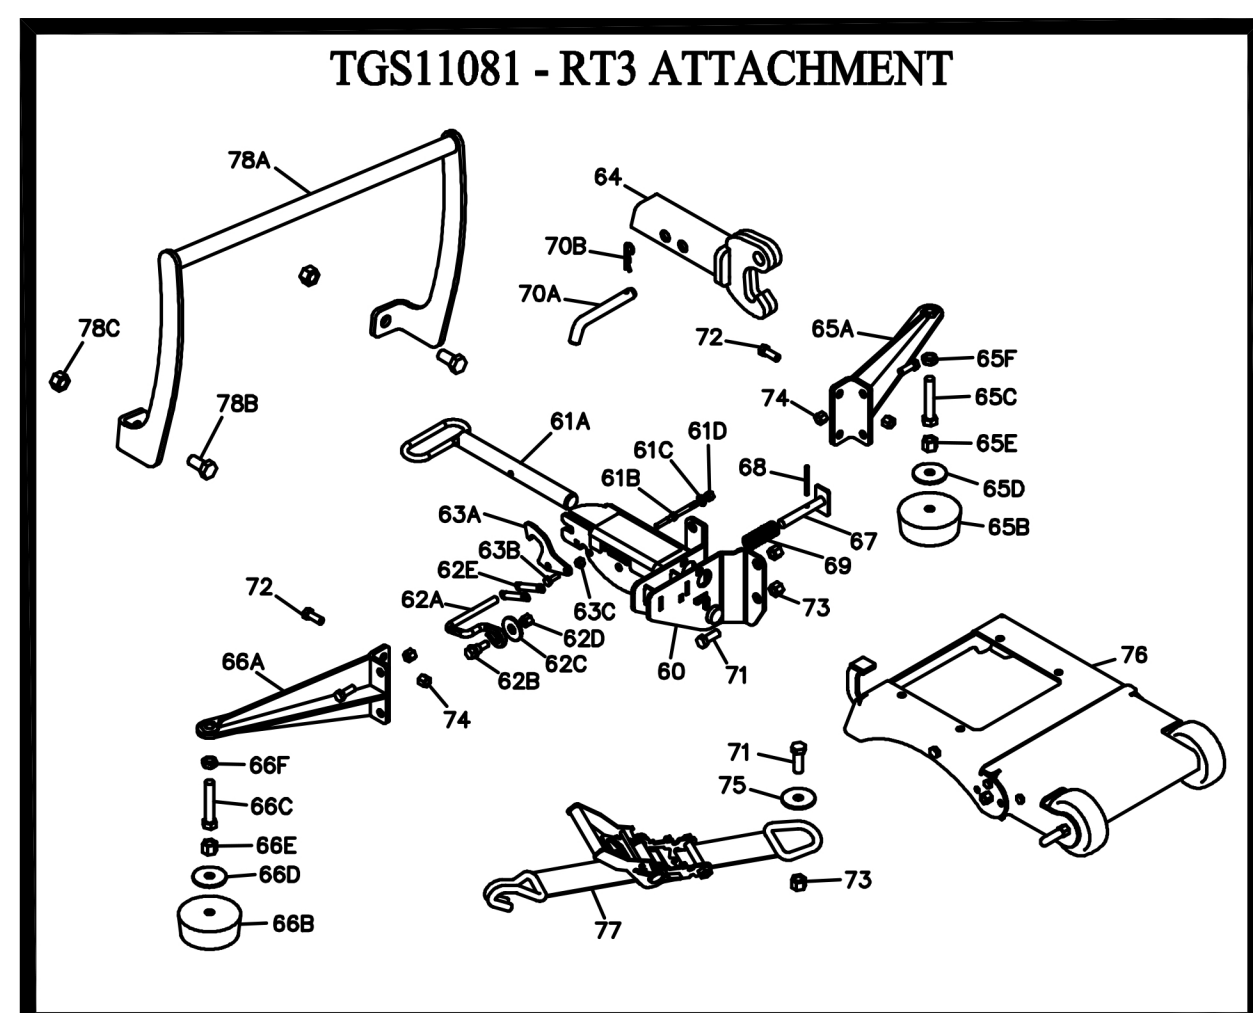

SNOW PLOW

TGS 800 SPREADER PARTS EXPLOSION 2022 - 2023

SPREADER COMPONENTS

Table listing spreader components with part numbers and descriptions. Includes items like Frame Assembly, Hopper with Hardware, Motor Control, and various fasteners.

TGS11072 - SPREADER WIRING & MOTOR CONTROL

Table listing wiring and motor control components with part numbers and descriptions. Includes items like Harness - Vehicle Side, Motor Control, and various electrical connectors.

TGS11081 - SPREADER RT3 ATTACHMENT COMPONENTS

Table listing RT3 attachment components with part numbers and descriptions. Includes items like RT3 Attachment Assembly with Hardware, Spring Pin Kit, and various fasteners.

HARDWARE

Table listing hardware components with part numbers and descriptions. Includes items like Split Grommet, Single Hole Grommet, Shaft Seal, and various fasteners.

ELECTRICAL

Table listing electrical components with part numbers and descriptions. Includes items like Weather Plug P/G, Wire Harness, and Weather Plug.