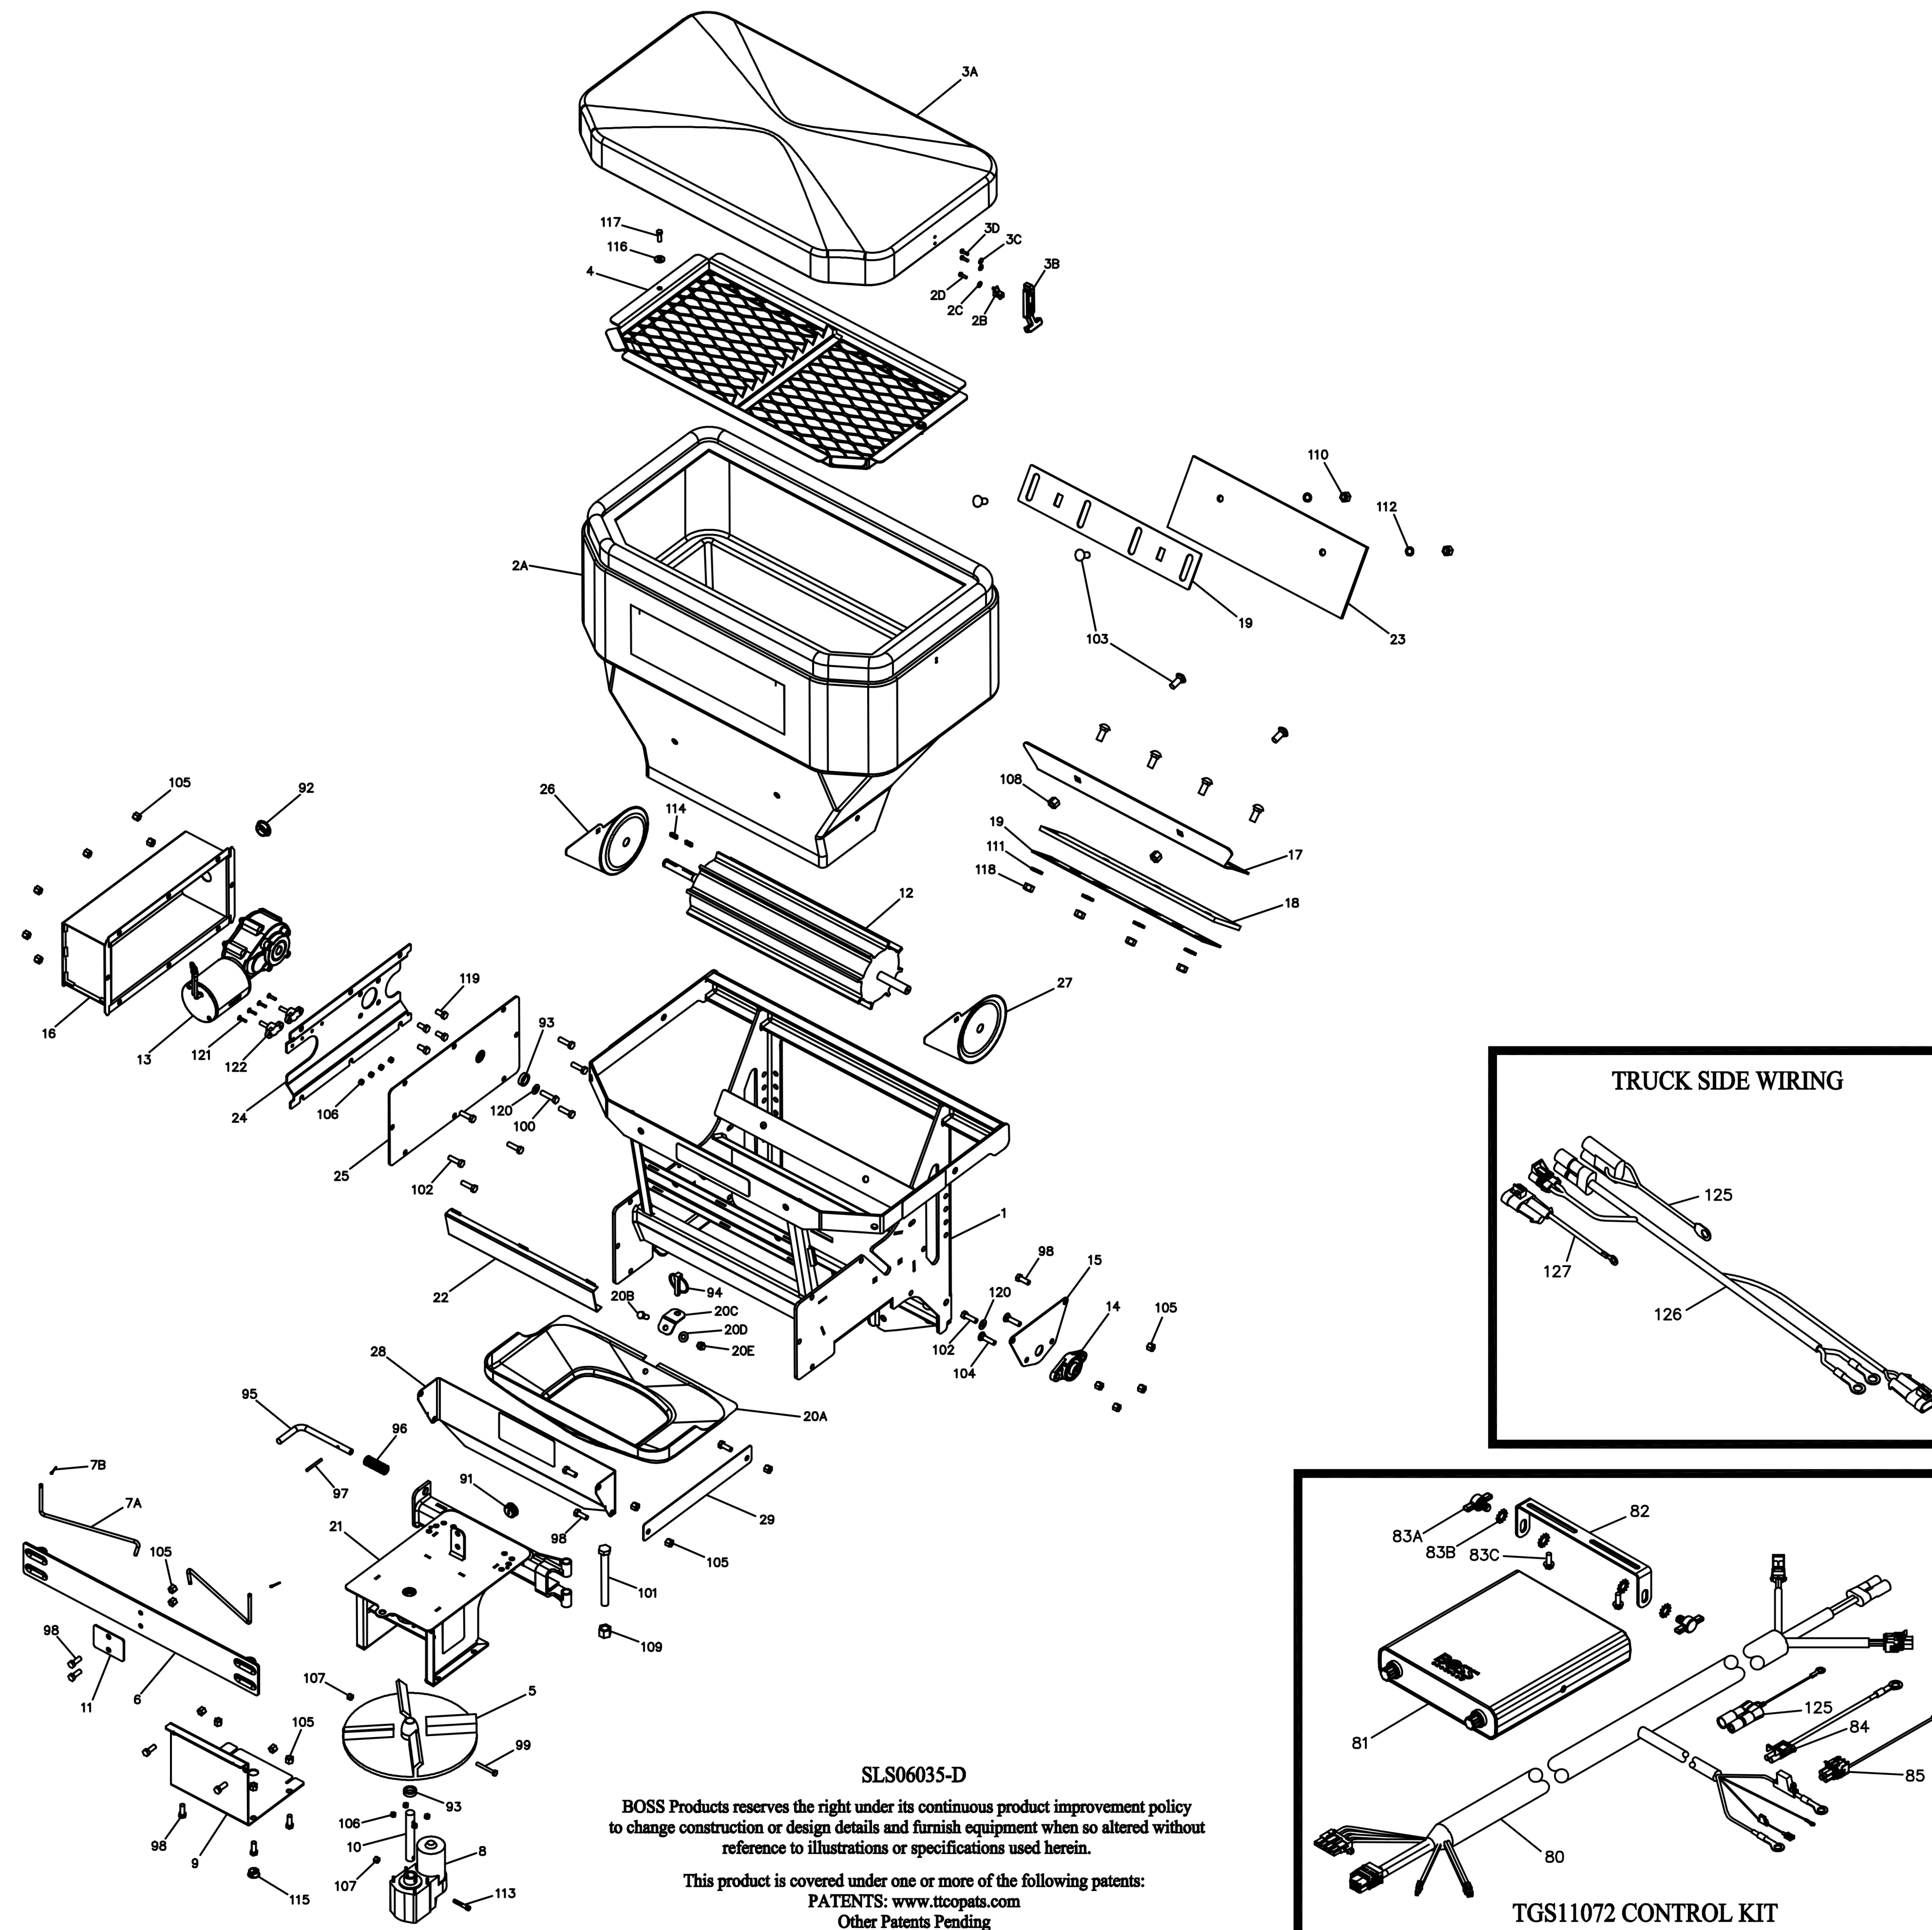

SNOW PLOW

TGS 800 SPREADER PARTS EXPLOSION 2022 - 2023

SPREADER COMPONENTS

Table listing spreader components with part numbers and descriptions. Includes items like Frame Assembly, Hopper with Hardware, Motor Control, and various fasteners.

TGS11072 - SPREADER WIRING & MOTOR CONTROL

Table listing wiring and motor control components with part numbers and descriptions. Includes items like Harness - Vehicle Side, Motor Control, and various electrical connectors.