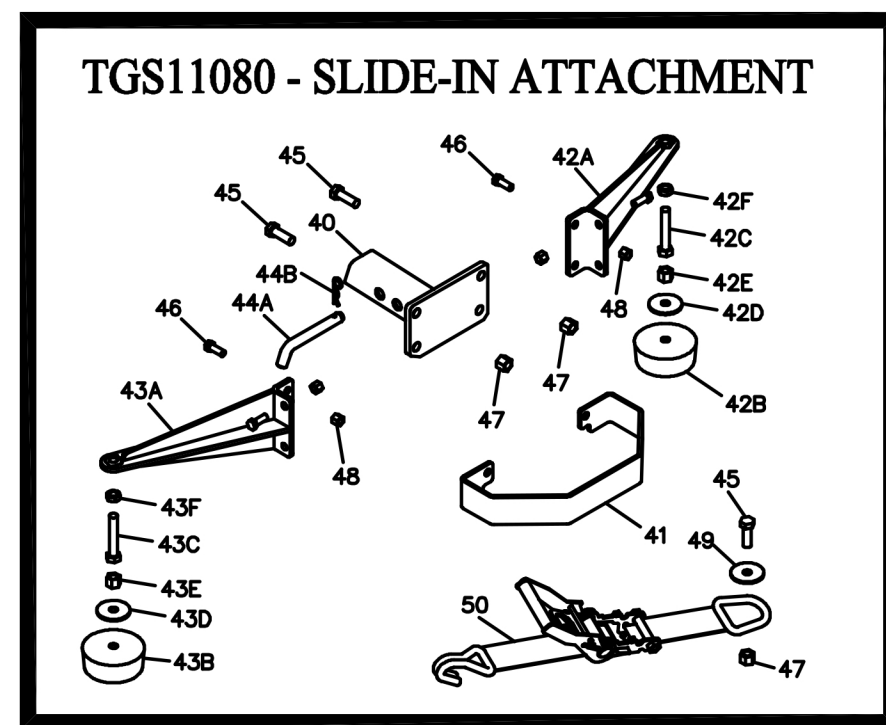

SNOW PLOW

TGS 800 SPREADER PARTS EXPLOSION 2022 - 2023

SPREADER COMPONENTS

Table listing spreader components with part numbers and descriptions. Includes items like Frame Assembly, Hopper with Hardware, Motor Control, and various fasteners.

TGS11072 - SPREADER WIRING & MOTOR CONTROL

Table listing wiring and motor control components with part numbers and descriptions. Includes items like Harness - Vehicle Side, Motor Control, and various electrical connectors.

This product is covered under one or more of the following patents: PATENTS: www.itcoparts.com Other Patents Pending

TGS11080 - SPREADER SLIDE-IN ATTACHMENT COMPONENTS

Table listing slide-in attachment components with part numbers and descriptions. Includes items like Slide-In Attachment Hitch, Spinner Protector, and various fasteners.

TGS11081 - SPREADER RT3 ATTACHMENT COMPONENTS

Table listing RT3 attachment components with part numbers and descriptions. Includes items like RT3 Attachment Assembly with Hardware, Spring Pin Kit, and various fasteners.