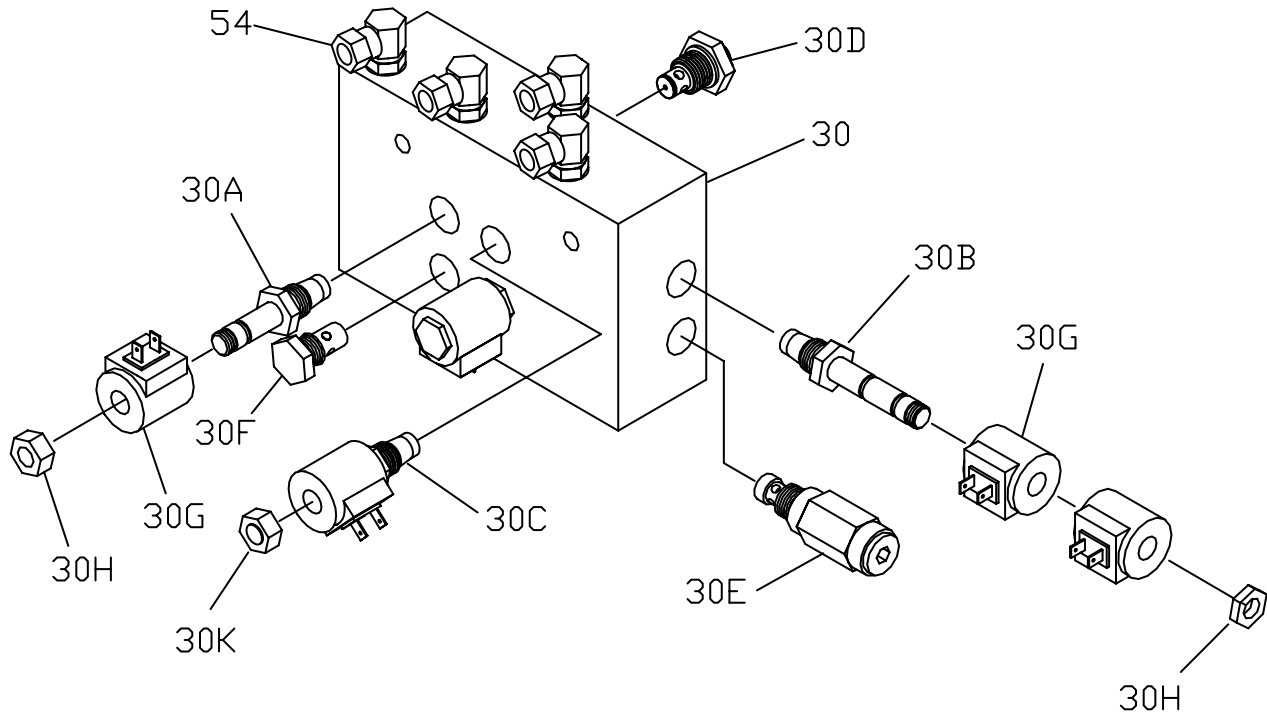

# HYD07091 Hydraulic Valve Assembly RT3 Super Duty Straight Blade with SmartHitch™ (Red) Parts List

**Figure 1.** Hydraulic Valve Assembly Parts Breakdown

G10482

Reference Number	Description	Part Number	Qty
30	Hydraulic Valve Assembly with SmartHitch™ (Red)	HYD07091	1
30A	Hydraulic Valve, Lift/Lower Cartridge	HYD01637	2
30B	Hydraulic Valve, Angle Cartridge (3 Position - 4 Way Spool)	HYD07100	1
30C	Hydraulic Valve, SmartHitch™ Attach	HYD07047	1
30D	Hydraulic Valve, Flow Control Cartridge	HYD07048	1
30E	Relief Valve, Hydraulic Crossover (3800PSI)	HYD07027	1
30F	Check Valve	HYD01640	1
30G	Valve Coil	HYD01638	4
30H	Coil Nut	HYD07059	3
30K	Coil Nut (SmartHitch™ Valve)	HYD07060	1
54	Fitting, 90° Swivel	HYD01620	4
80	Ground Harness- STR (not shown)	MSC08851	1