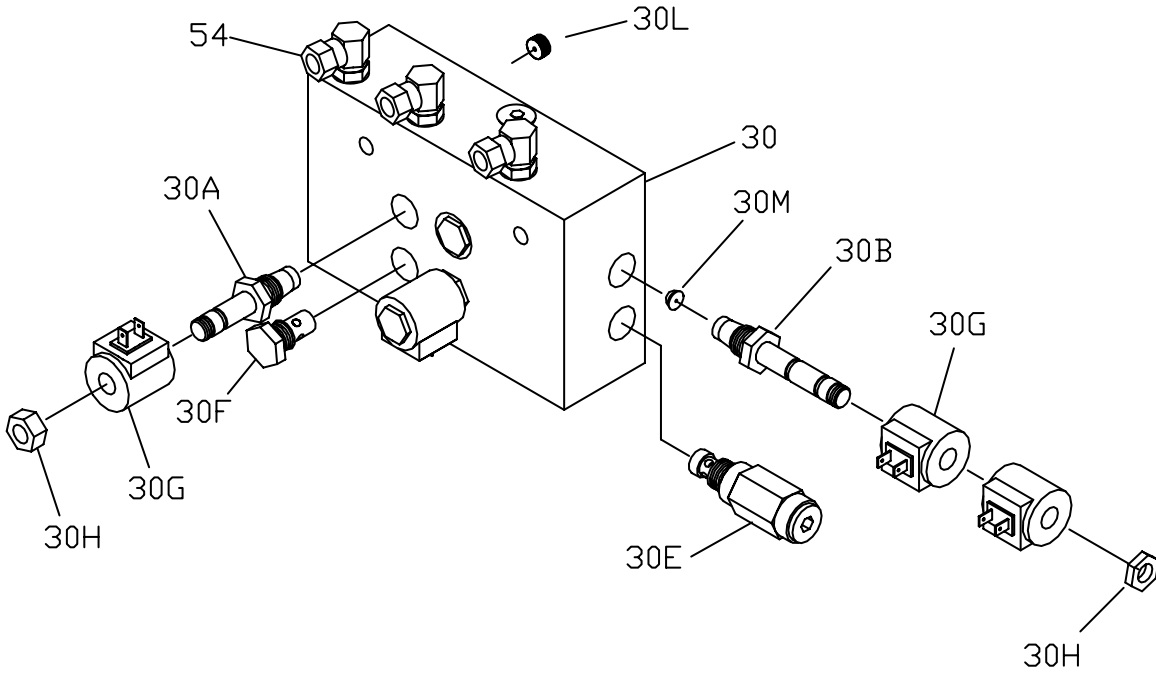

**HYD07090 Hydraulic Valve Assembly
RT3 Sport & Standard Duty Straight Blade (Green)
SmartHitch™ Ready
Parts List**

Figure 1. Hydraulic Valve Assembly Parts Breakdown

G10481

Reference Number	Description	Part Number	Qty
30	Hydraulic Valve Assembly - SmartHitch™ Ready (Green)	HYD07090	1
30A	Hydraulic Valve, Lift/Lower Cartridge	HYD01637	2
30B	Hydraulic Valve, Angle Cartridge (3 Position - 4 Way Spool)	HYD07029	1
30E	Relief Valve, Hydraulic Crossover (3800PSI)	HYD07027	1
30F	Check Valve	HYD01640	1
30G	Valve Coil	HYD01638	2
30H	Coil Nut	HYD07059	2
30L	Orifice Plug, .12" ID	HYD07120	1
30M	Orifice Disc, .068" ID	HYD07068	1
54	Fitting, 90° Swivel	HYD01620	3
80	Ground Strap- STR (not shown)	MSC08851	1