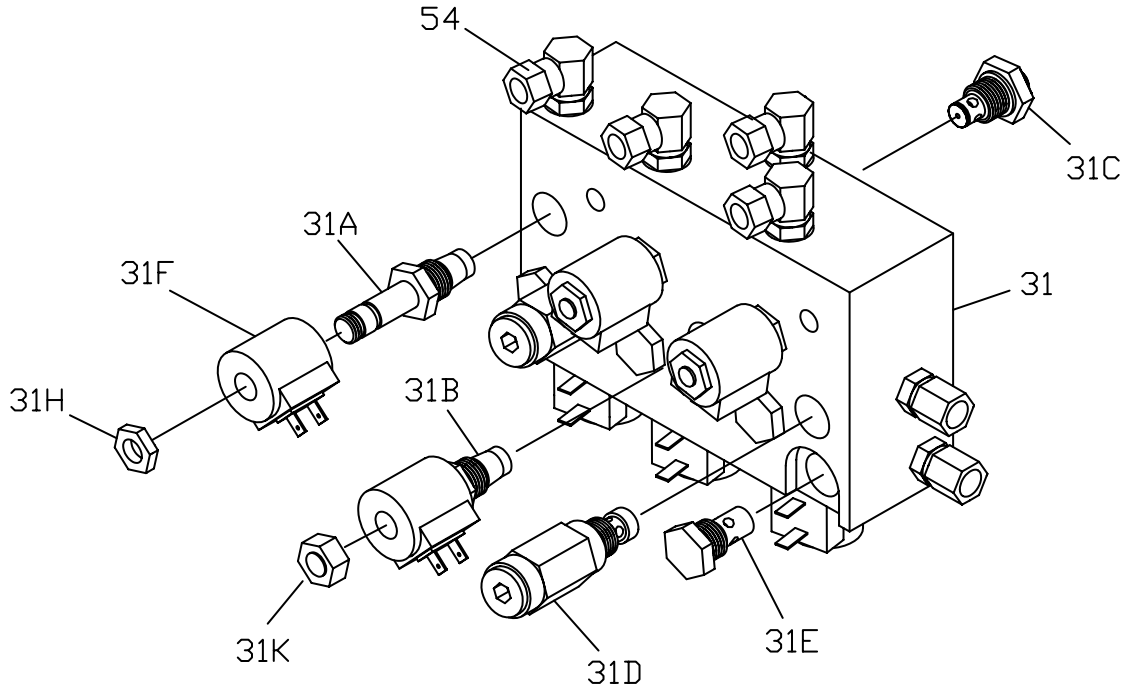

## HYD07044 Hydraulic Valve Assembly RT3 10' V-Blade with SmartHitch™ (Clear) Parts List

Figure 1. Hydraulic Valve Assembly Parts Breakdown

G10484

Reference Number	Description	Part Number	Qty
31	Valve Manifold, RT3 10' V-Blade w/ SmartHitch™	HYD07044	1
31A	Valve, Lift / Angle	HYD01637	6
31B	Valve, SmartHitch Attach	HYD07047	1
31C	Valve, Flow Control	HYD07048	1
31D	Valve, Relief V-Blade (2800psi)	HYD01639	2
31E	Check Valve	HYD01640	4
31F	Valve Coil	HYD01638	7
31H	Coil Nut	HYD07059	6
31K	Coil Nut (SmartHitch™ Valve)	HYD07060	1
54	Hydraulic Swivel Fitting	HYD01620	4
80	Ground Harness- V (not shown)	MSC08850	1