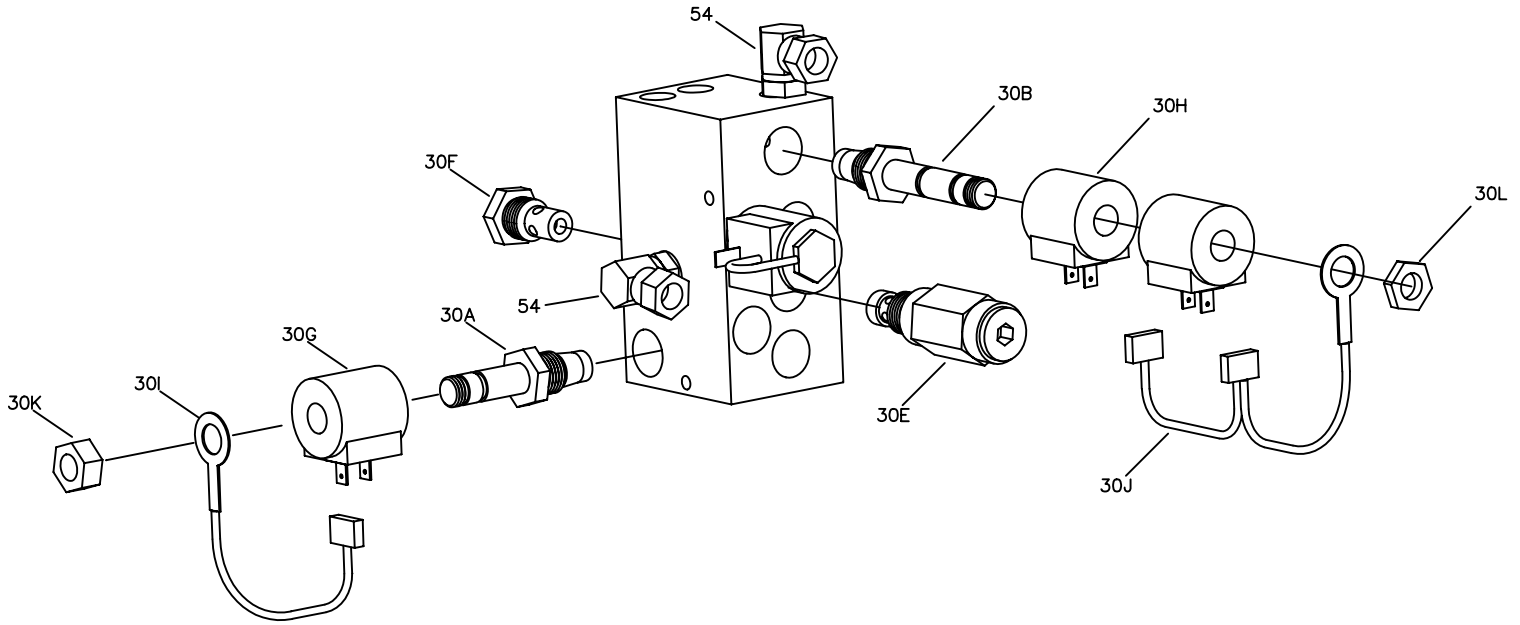

HYD7019 Hydraulic Valve Assy RT3 Straight Blade w/Smarthitch (Red) Parts List

Figure 1. Hydraulic Valve Assembly Parts Breakdown

G10076

Reference Number	Description	Part Number	Qty
30A	Hydraulic Valve, Lift/Lower Cartridge	HYD01637	2
30B	Hydraulic Valve, Angle Cartridge (3 Position - 4 Way Spool)	HYD07029	1
30E	Relief Valve, Hydraulic Crossover (4000 PSI)	HYD07027	1
30F	Check Valve	HYD01640	1
30G	Coil, Hydraulic Valve - used with valve HYD01637	HYD01638	2
30H	Coil, Hydraulic Valve - used with valve HYD07029	HYD07030	2
30I	Ground Strap, Coil - used with valve HYD01637	HYD01647	2
30J	Ground Strap, Hydraulic Valve Dual - used with valve HYD07029	HYD07032	1
30K	Nut, Coil - used with valve HYD01637	HYD07059	2
30L	Nut, Coil - used with valve HYD07029		1
54	Fitting, 90° Swivel	HYD01620	4