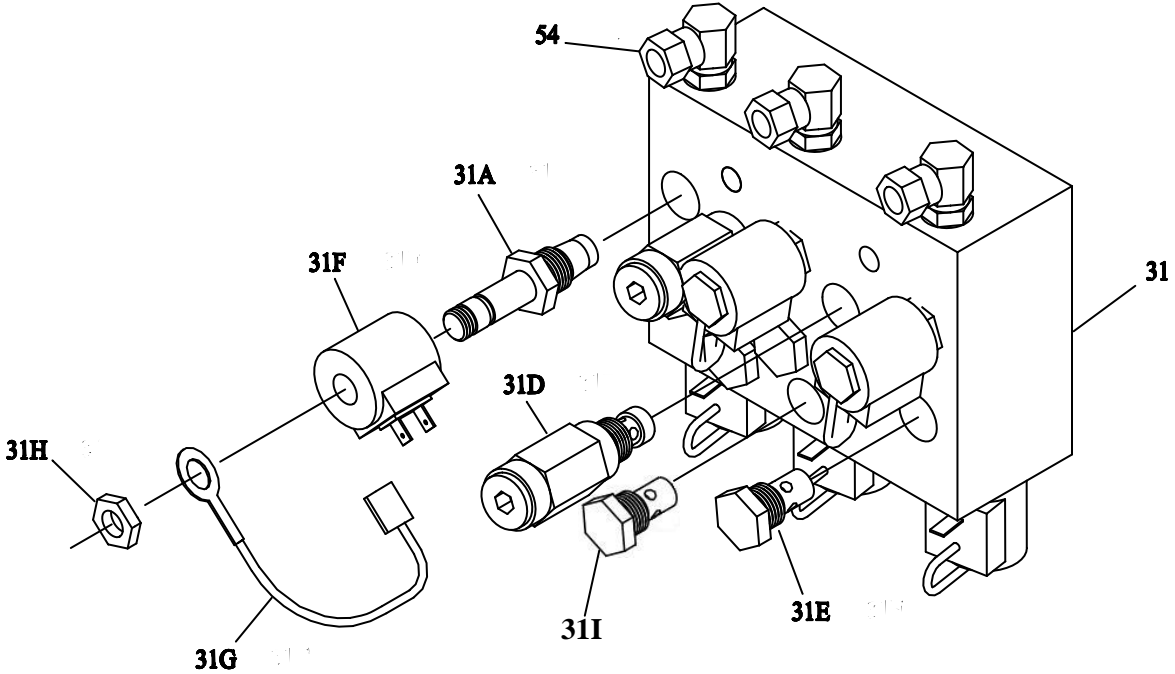

HYD01602 Hydraulic Valve Assembly Power V-Blade (Clear) Parts List

Figure 1. Hydraulic Valve Assembly Parts Breakdown

G10075

Reference Number	Description	Part Number	Qty
31	Valve Manifold, Power V-Blade (Blue)	HYD01602	1
31A	Valve, Lift / Angle	HYD01637	6
31D	Valve, Relief Straight Blade (2800 psi)	HYD01639	2
31E	Valve, Check	HYD01640	3
31F	Valve Coil	HYD01638	6
31G	Valve Ground Strap	HYD01647	6
31H	Coil Nut	HYD07059	6
31I	Valve Screen, Cartridge	HYD01641	1
54	Hydraulic Swivel Fitting	HYD01620	3