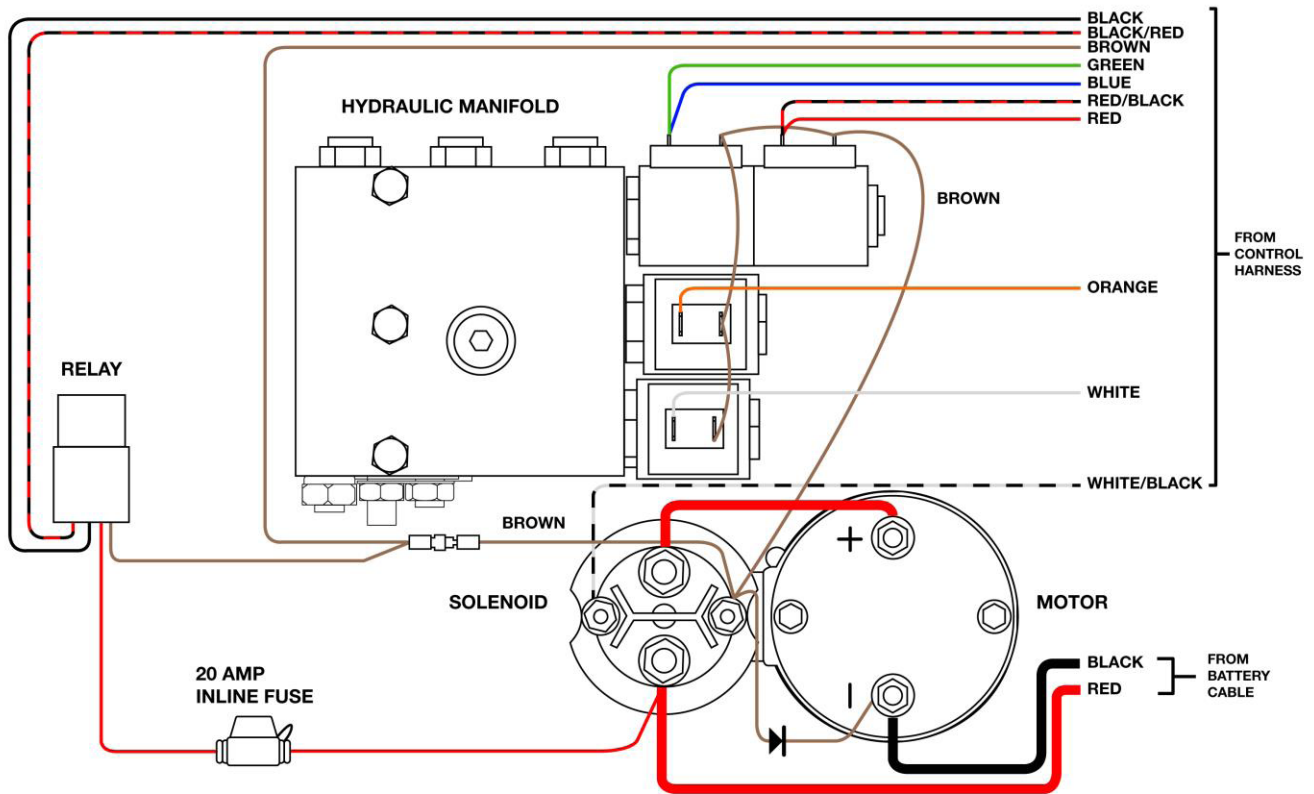

## ATV Straight Blade Wiring Diagram

Figure 18. ATV Straight Blade Wiring Diagram

G10758

Control Harness Wire Color	Wire Function
Black	12V+ to Control
Black/Red	12V+ from Key-On Power Source
Brown	Ground
Green	Blade Left
Blue	Blade Left
Red/Black	Blade Right
Red	Blade Right
Orange	Lower
White	Raise
White/Black	Hydraulic Power Unit Solenoid